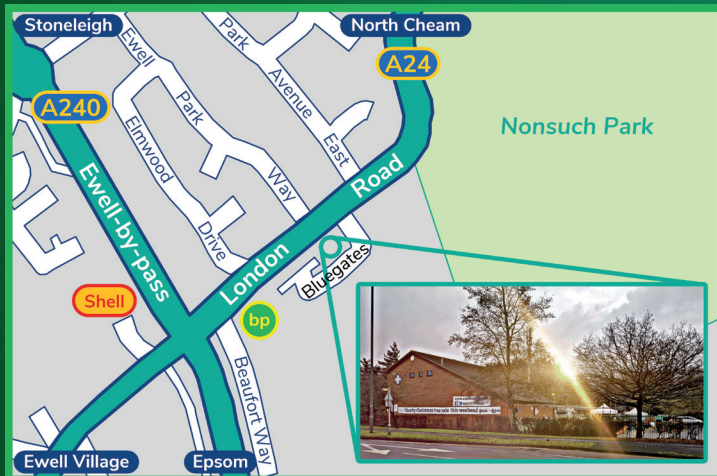

Find us:

4th Ewell Scouts HQ, 1 Bluegates, London Road, Ewell, KT17 2SA. We deliver locally, accept cards and you can buy or pre-order online at xmastrees.org.uk

#nonsuchtrees

We accept:

Find us at Scout HQ, 1 Bluegates, London Road, Ewell, KT17 2SA